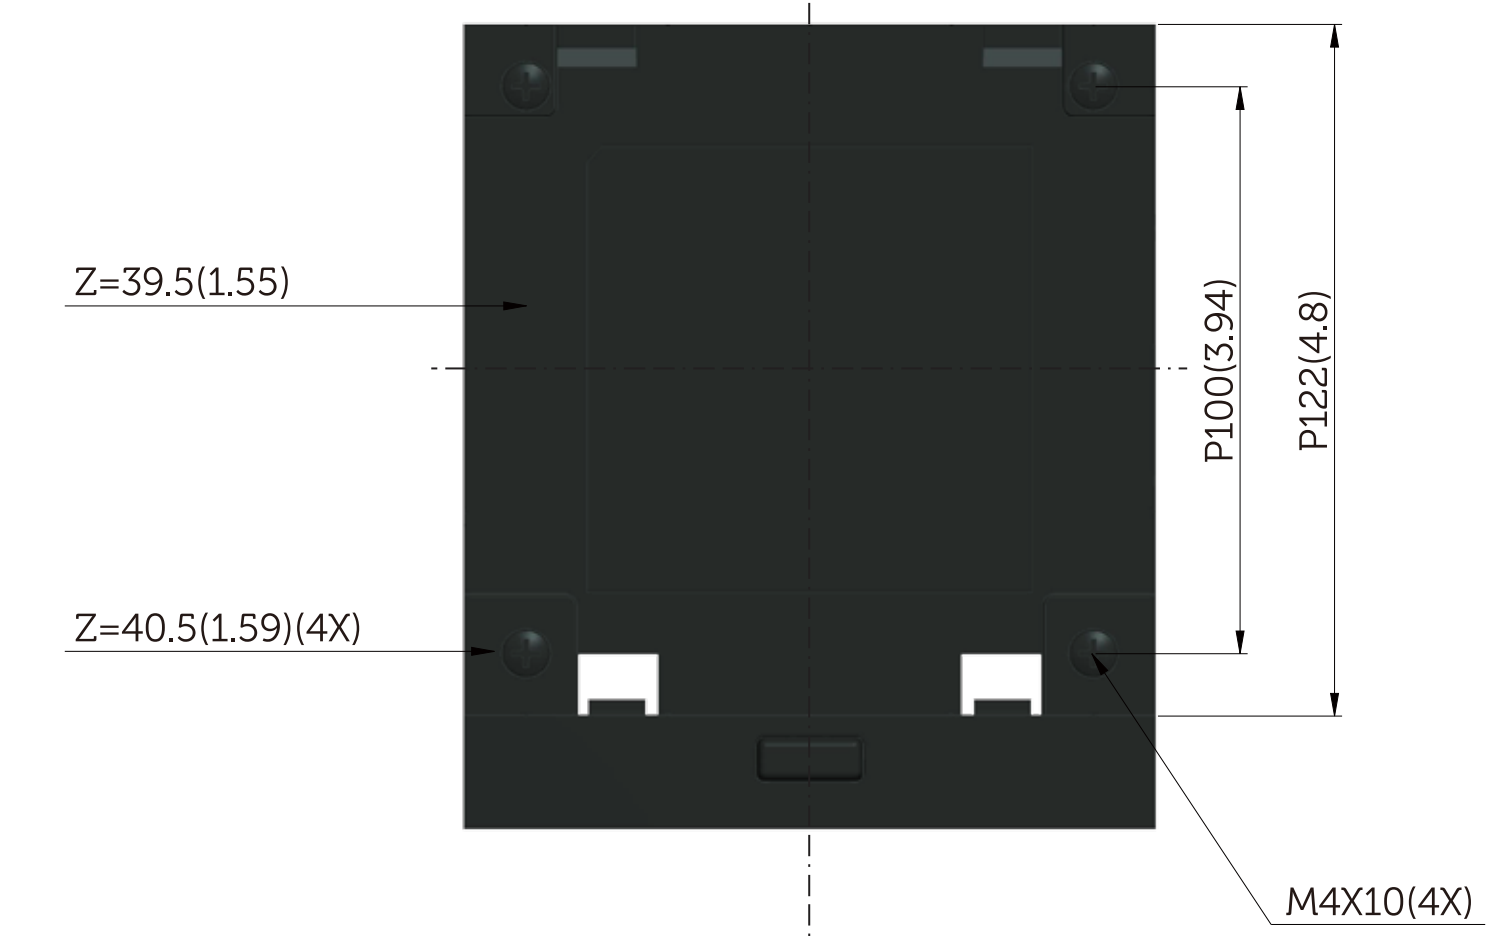

SP2318H Outline Dimension

Nominal Dimension
Unit: mm(inch)

SP2418H Outline Dimension

Nominal Dimension
Unit: mm(inch)