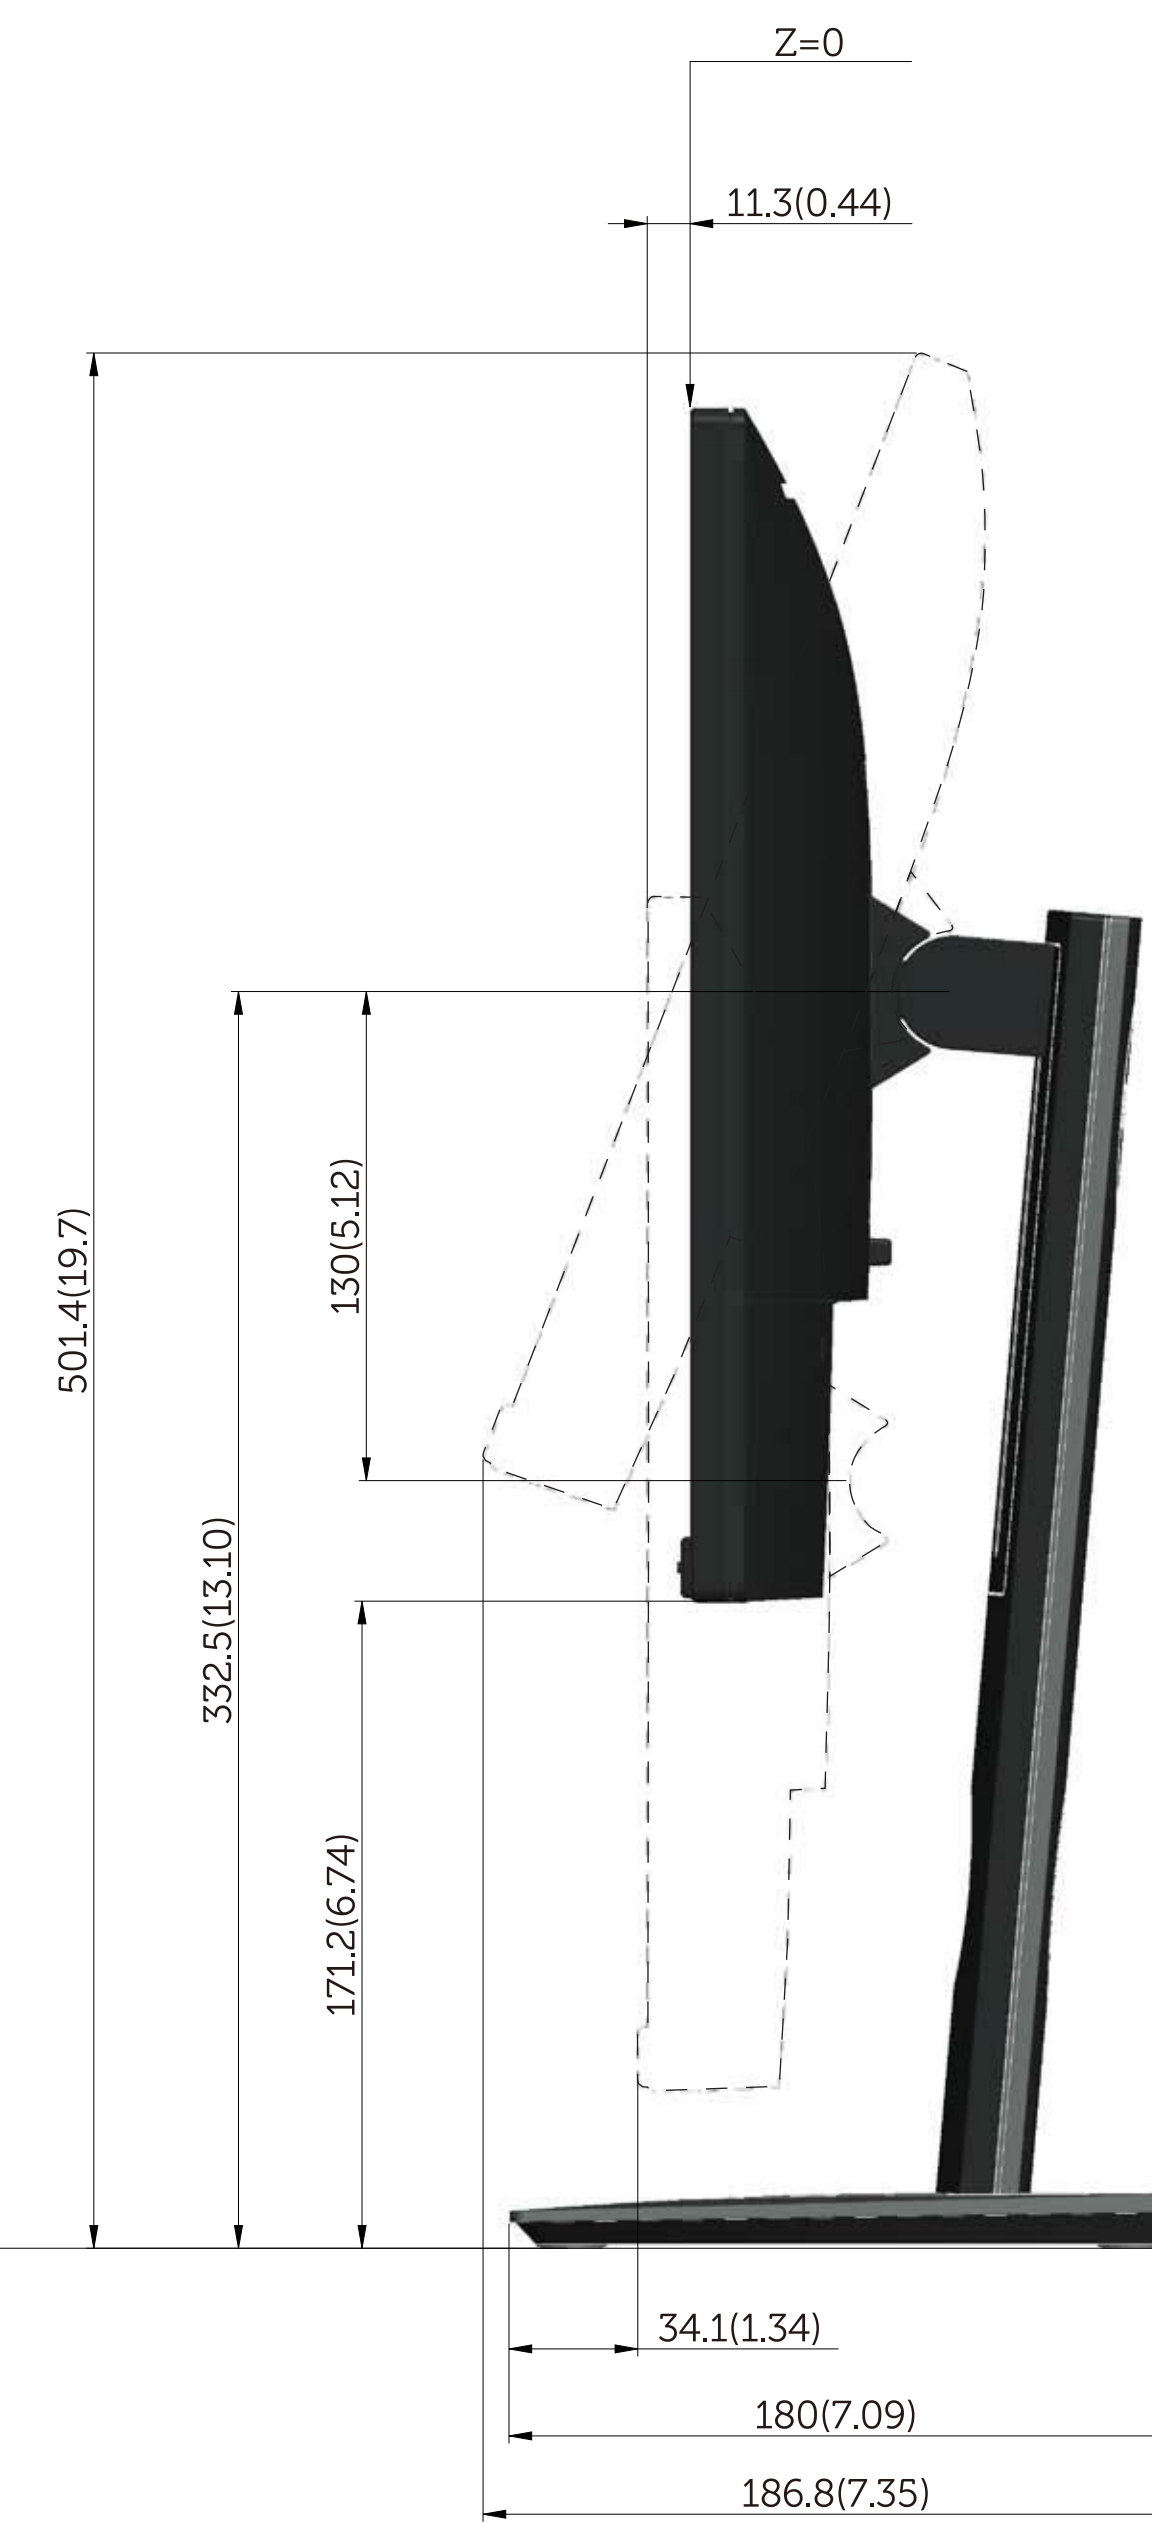

SP2318H Outline Dimension

Nominal Dimension
Unit: mm(inch)

SP2418H Outline Dimension

Nominal Dimension
Unit: mm(inch)