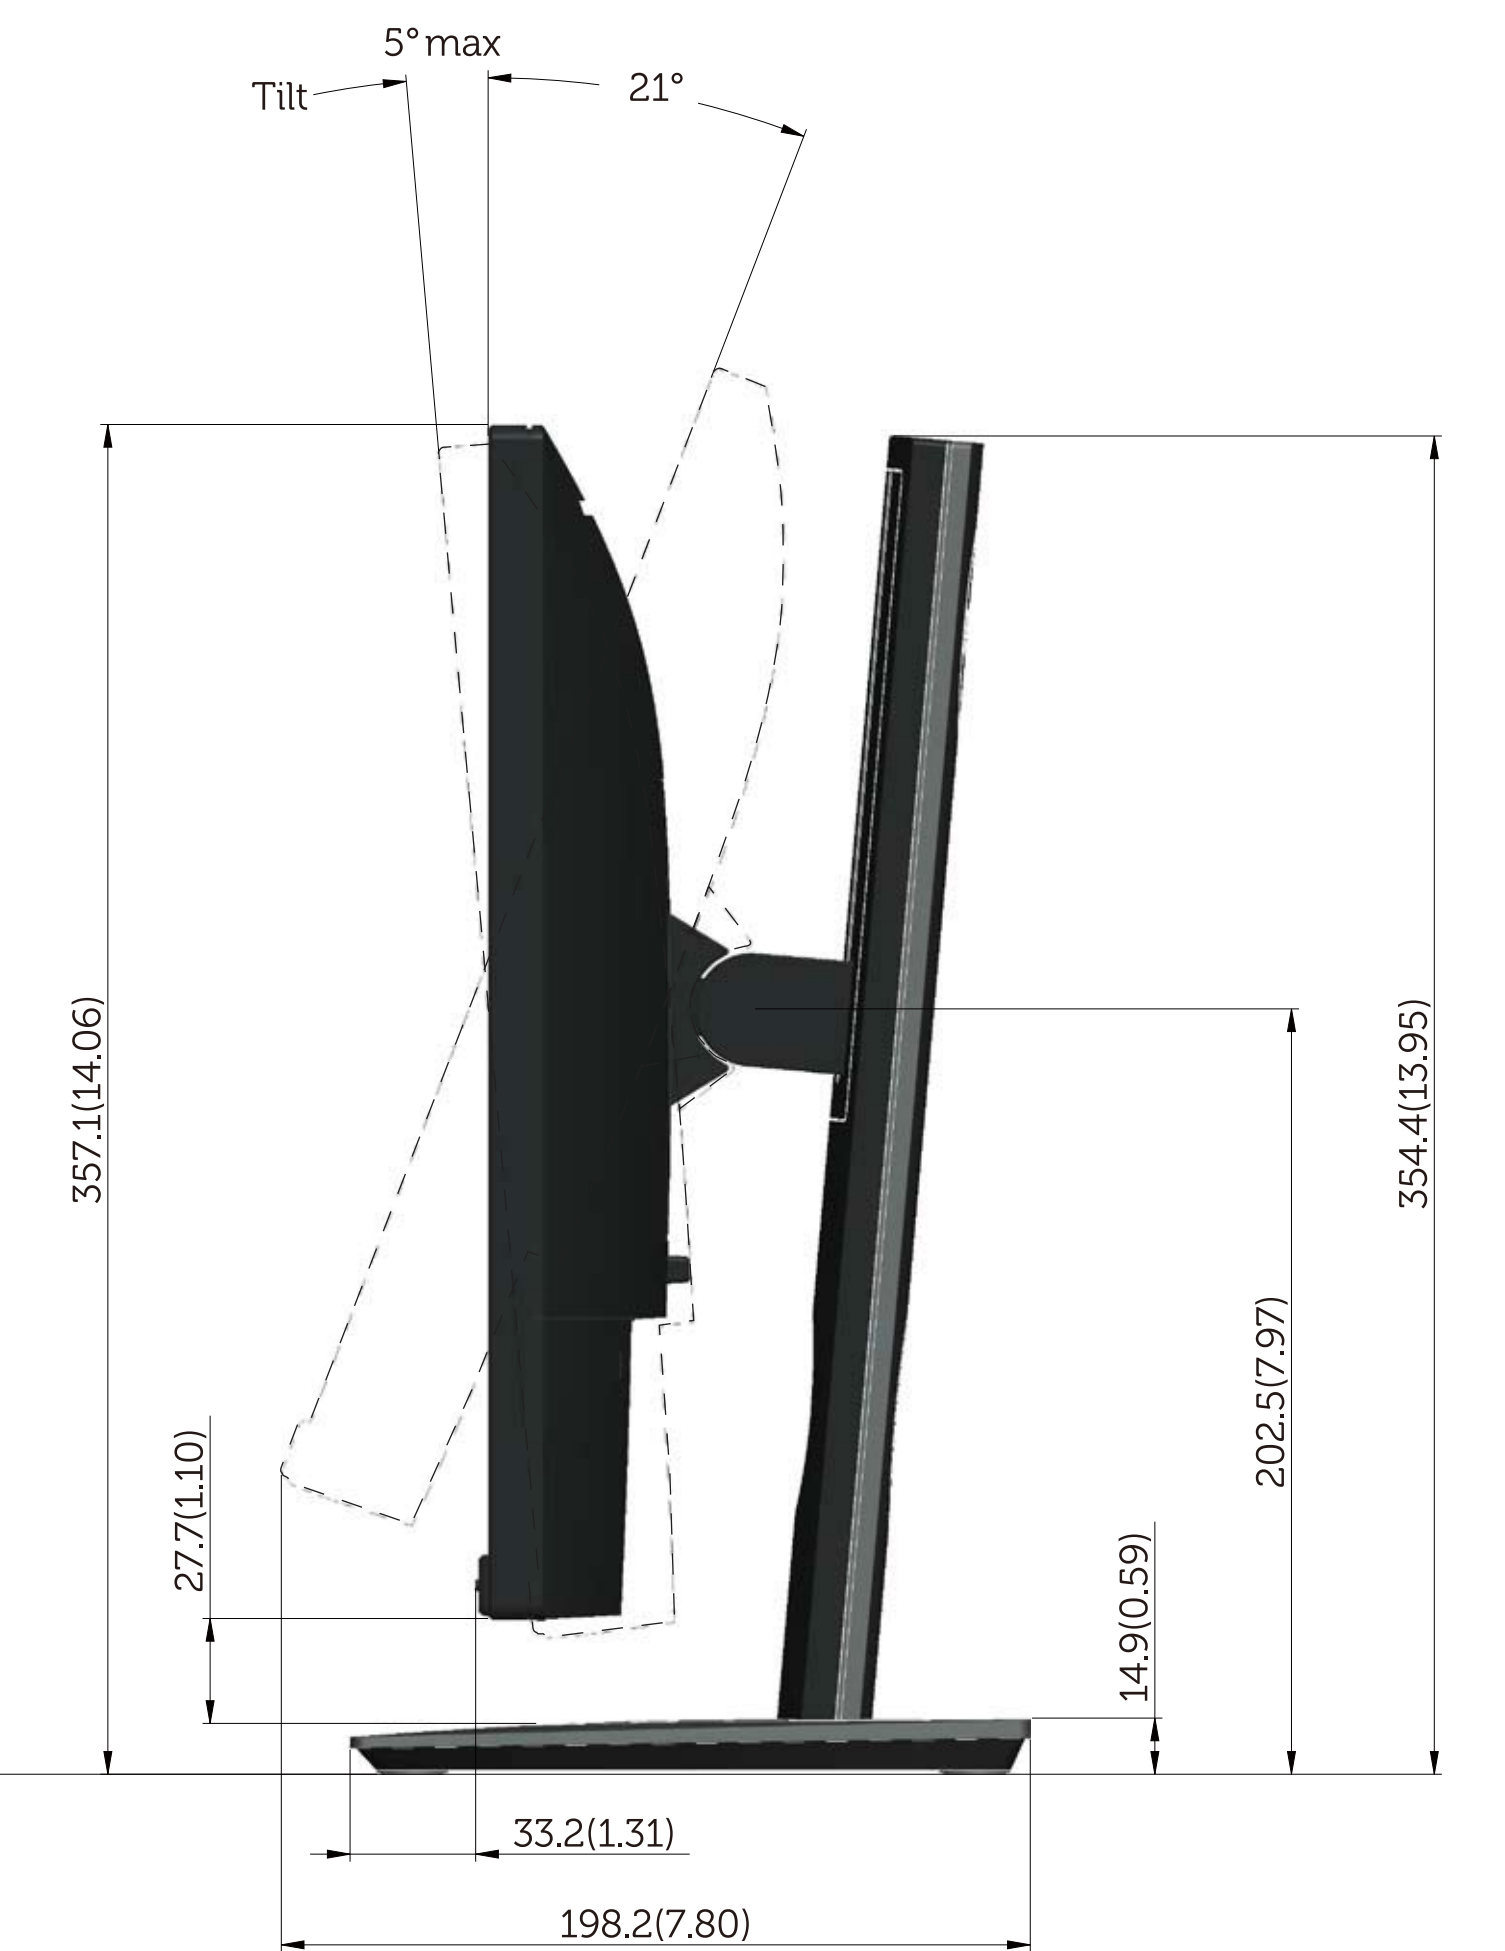

SP2318H Outline Dimension

Nominal Dimension
Unit: mm(inch)

SP2418H Outline Dimension

Nominal Dimension
Unit: mm(inch)